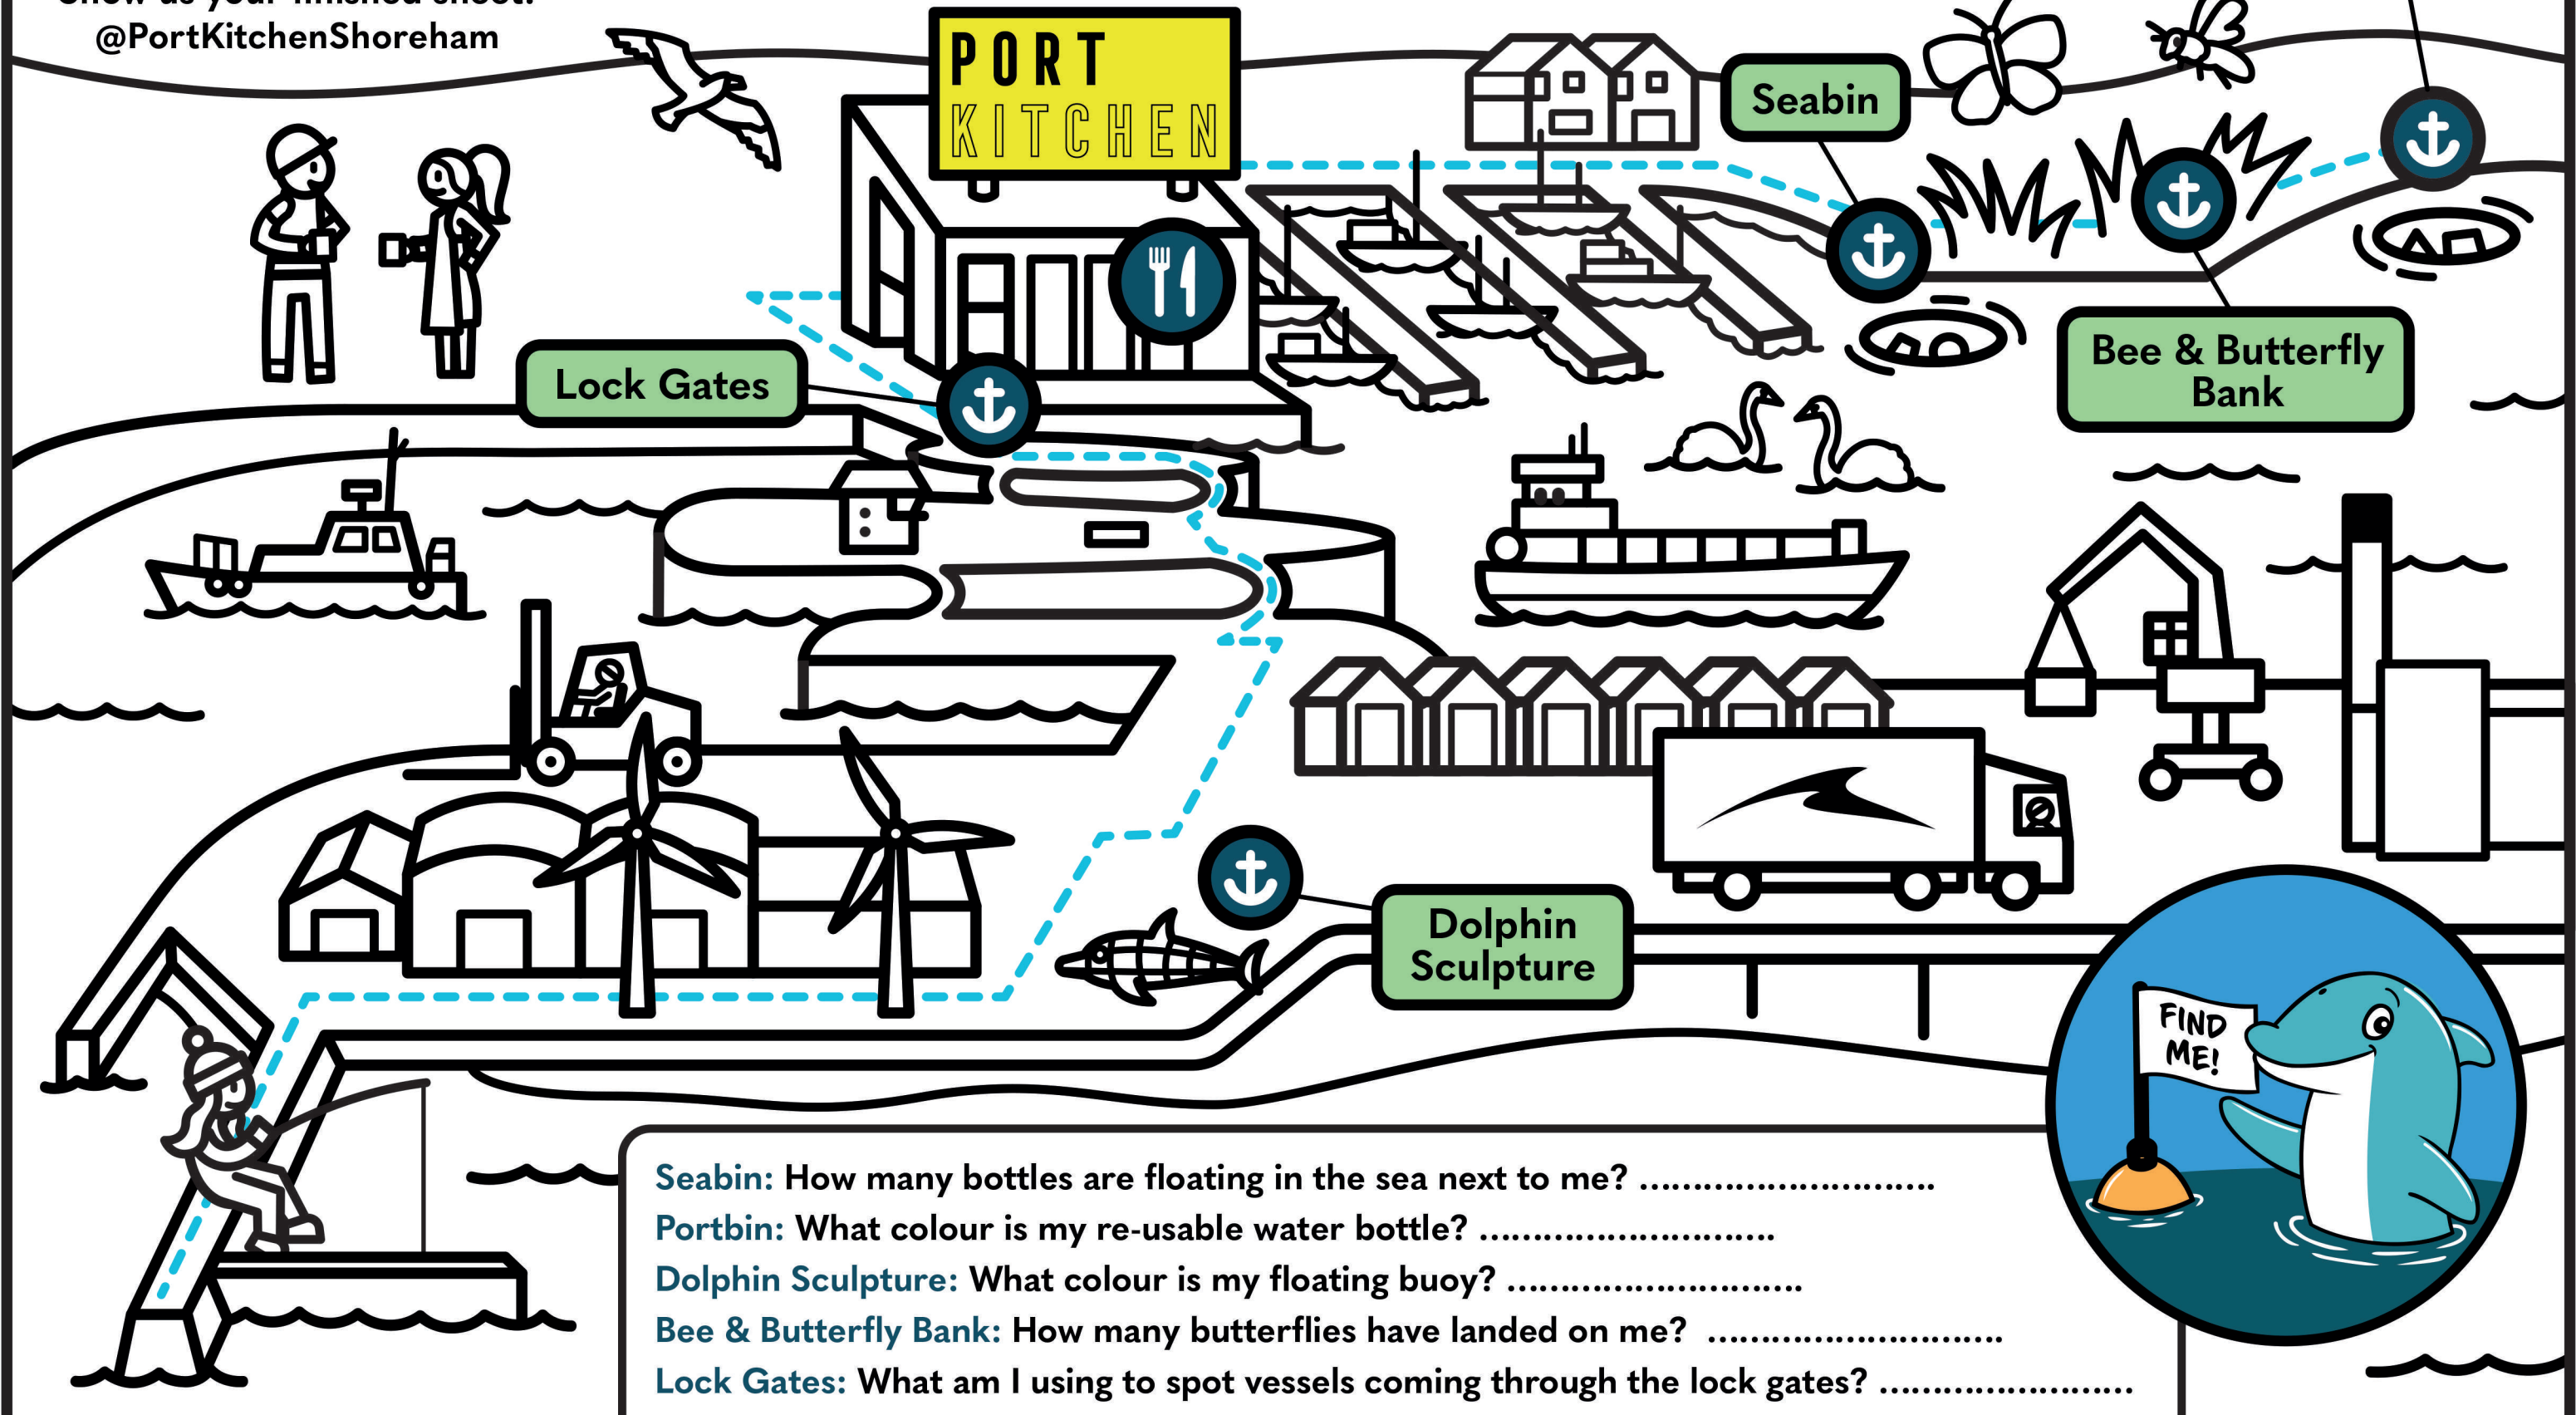

# ANCHOR POINTS WALKING TRAIL

Show us your finished sheet!  
@PortKitchenShoreham

- Seabin: How many bottles are floating in the sea next to me? .....
- Portbin: What colour is my re-usable water bottle? .....
- Dolphin Sculpture: What colour is my floating buoy? .....
- Bee & Butterfly Bank: How many butterflies have landed on me? .....
- Lock Gates: What am I using to spot vessels coming through the lock gates? .....